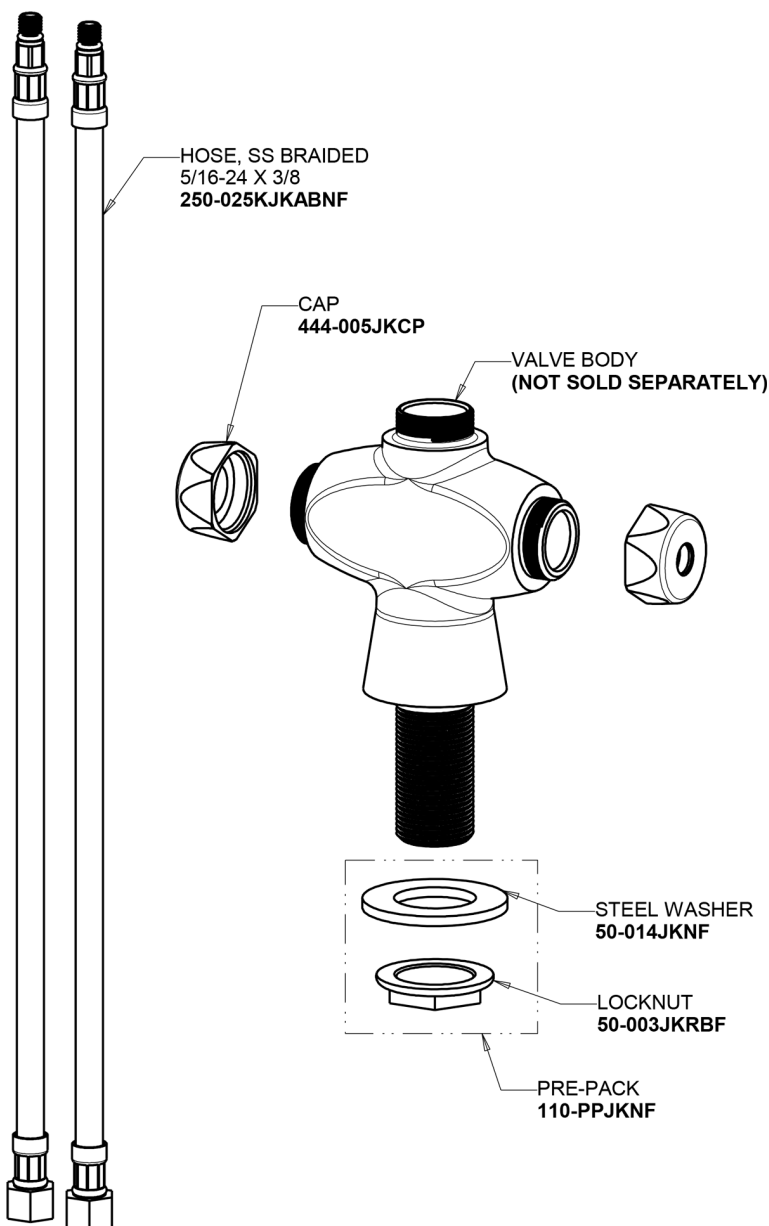

# Repair Parts

929-CP

Hot and Cold Water Mixing Faucet

**CHICAGO  
FAUCETS**

a Geberit company

## Base Parts:

## 5-1/4" Rigid/Swing Gooseneck Spout GN2BJKABCP