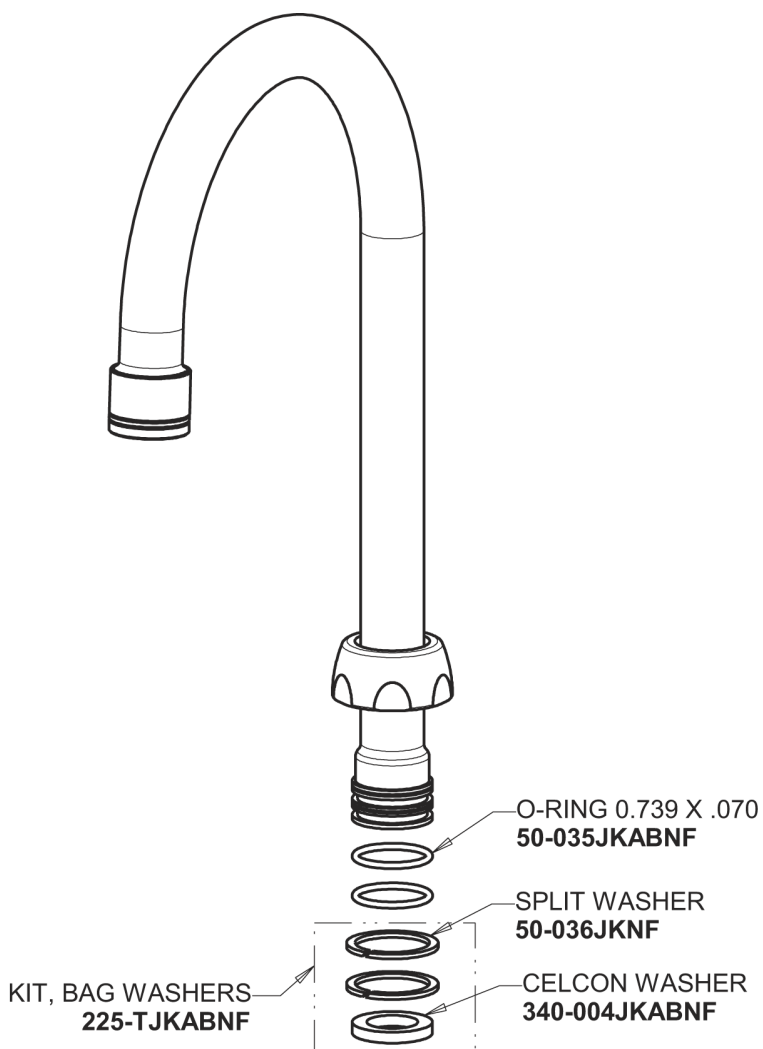

# Repair Parts

929-CP

Hot and Cold Water Mixing Faucet

**CHICAGO  
FAUCETS**

a Geberit company

## Base Parts:

## 5-1/4" Rigid/Swing Gooseneck Spout GN2BJKABCP