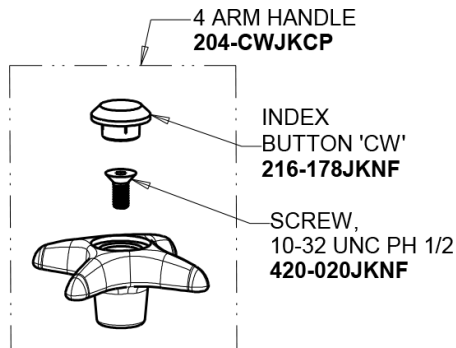

# Repair Parts

929-CP

Hot and Cold Water Mixing Faucet

**CHICAGO  
FAUCETS** 

a Geberit company

4-Arm Handle  
204-PRJKCP

Serrated Hose Nozzle  
E7JKCP

Slow-Compression Cartridge (pair)  
217-XTLHJKABNF (left)  
217-XTRHJKABNF (right)