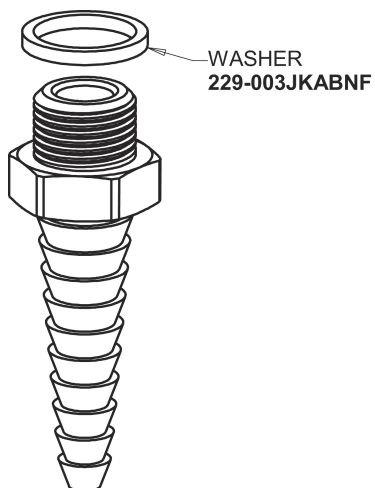

# Repair Parts

929-CP

Hot and Cold Water Mixing Faucet

**CHICAGO  
FAUCETS** 

a Geberit company

4-Arm Handle  
204-PRJKCP

Serrated Hose Nozzle  
E7JKCP

Slow-Compression Cartridge (pair)  
217-XTLHJKABNF (left)  
217-XTRHJKABNF (right)