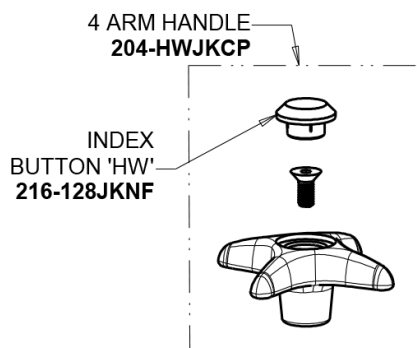

# Repair Parts

929-CP

Hot and Cold Water Mixing Faucet

**CHICAGO  
FAUCETS** 

a Geberit company

4-Arm Handle  
204-PRJKCP

Serrated Hose Nozzle  
E7JKCP

Slow-Compression Cartridge (pair)  
217-XTLHJKABNF (left)  
217-XTRHJKABNF (right)